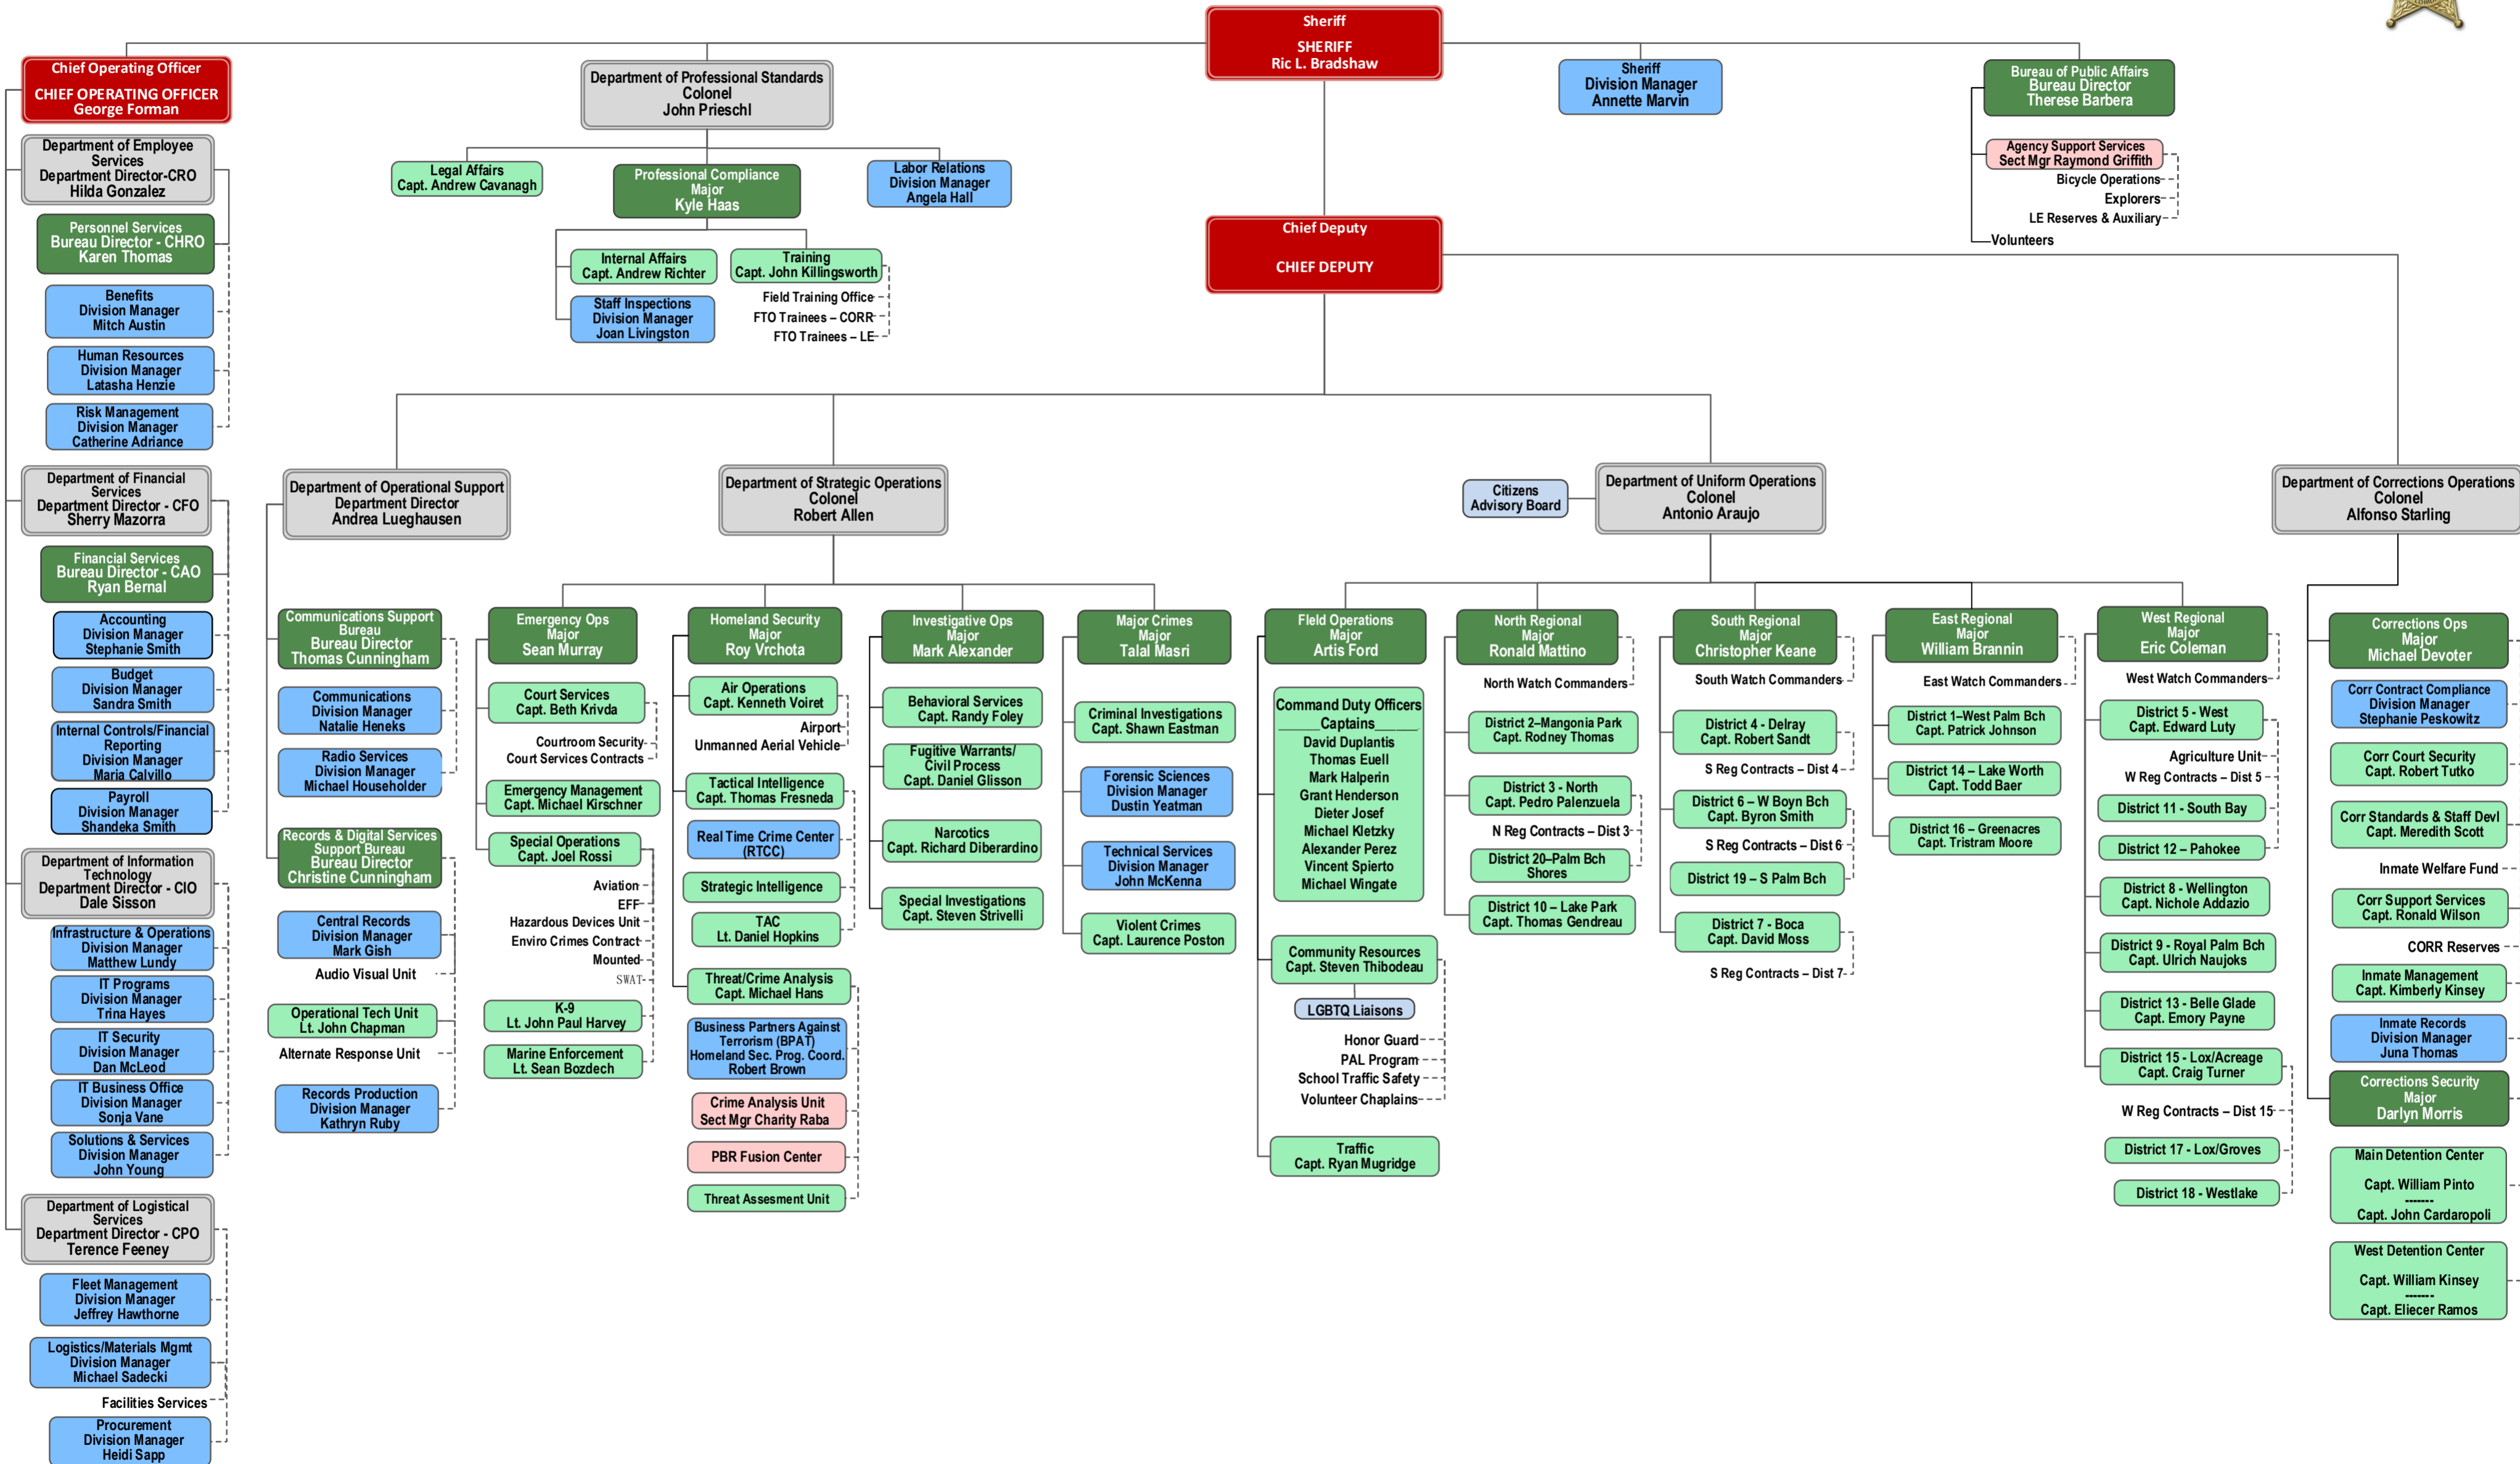

Palm Beach County Sheriff's Office

Legend: Sheriff (Red), Chief Deputy & COO (Dark Red), Departments (Grey), Colonels & Director (Light Grey), Bureaus (Green), Majors & Bureau Directors (Dark Green), Districts & Divisions Sworn (Light Green), Divisions Civilian (Blue), Sections Civilian (Light Blue)

Note: The Org Chart will be released for significant changes otherwise updated quarterly.

Revised: June 01, 2024