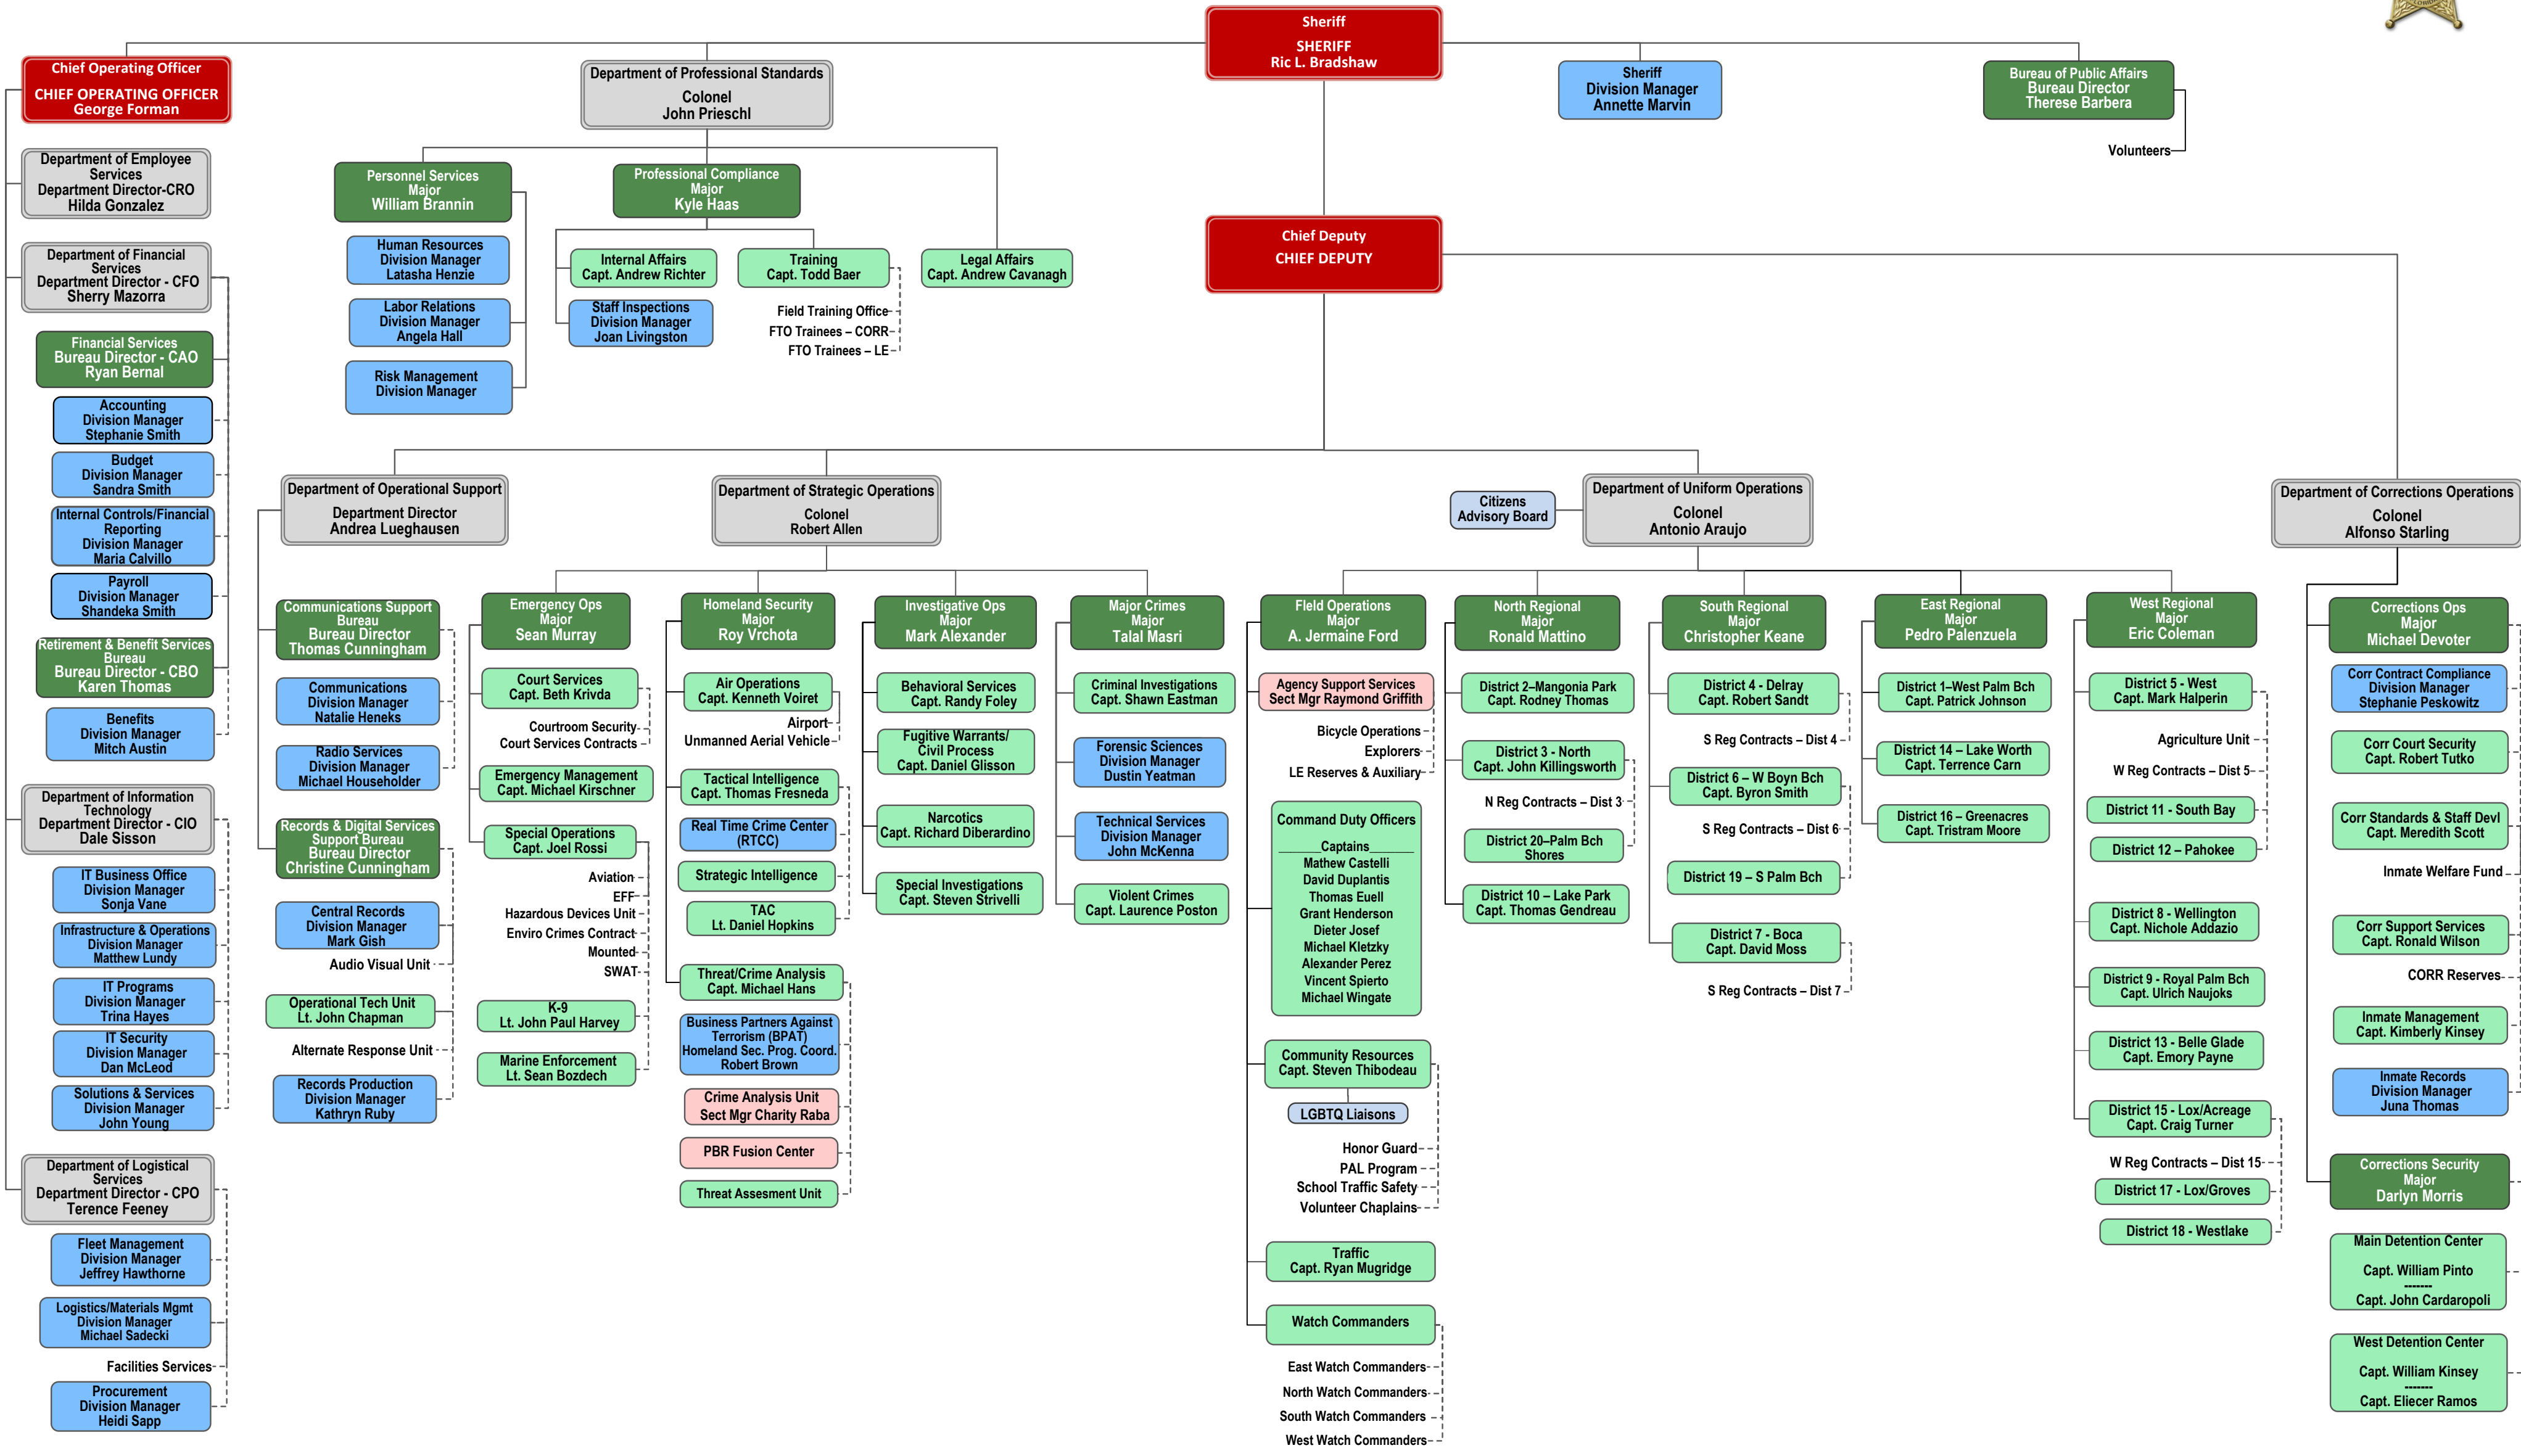

Palm Beach County Sheriff's Office

Legend: Sheriff (Red), Chief Deputy & COO (Dark Red), Departments (Grey), Colonels & Director (Light Grey), Bureaus (Green), Majors & Bureau Directors (Light Green), Districts & Divisions (Light Blue), Sworn (Light Green), Divisions (Light Blue), Civilian (Light Blue), Sections (Light Blue), Civilian (Light Blue)

Note: The Org Chart will be released for significant changes otherwise updated quarterly.

Revised: August 27, 2024